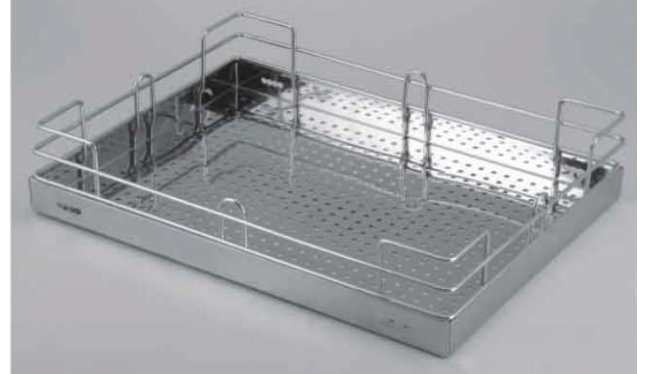

Item Code : DROS - 55 _____

Dish Rack Outside

Item Code : DROS-60 _____

Plain Basket

Item Code : PB 15176", PB 17176"

Cutlery Basket Perforated

Item Code : CBP 17174"

Multi Purpose Basket with Slider

Item Code : MPB -35, MPB 40

Cup & Saucer Basket

Item Code : CSB 15174", CSB 17174"

Dish Rack Wall

Item Code : DRW

Glass Rack

Item Code : GR-4, GR-3, GR-2

Hook Double

Item Code : HD

Pipe Fittings

Item Code : PF

Steel Pipe

Item Code : SP

Hook Single

Item Code : HS

When Cabinet and drawer space is in short supply- but your kitchenware and supplies aren't - wall storage can fill the gap. create your own kitchen wall storage solution with rails, hooks, containers and shelves that make everything easier to grab and also make style statement.