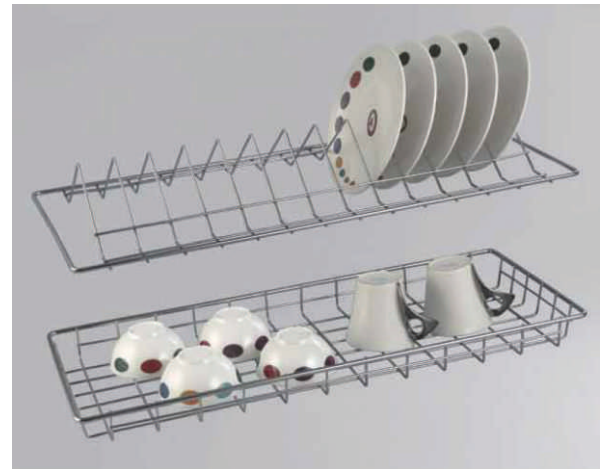

Corner - Carrousel Tray
Item Code : CCT - 90

Top products to help you store more

personalize your kitchen and express your style that cover your basic needs

Pull Down Dish Rack - SS

Item Code : PDDR- SS- 60
PDDR- SS- 80

Pulldown Dish Rack

Item Code : PDDR - 60, PDDR - 80

Dish Rack New SS (GTPT-N)

Item Code : GTPT-N SS 60, GTPT-N SS 90

Pull Down Dish Rack New SS

Item Code : PDDRN SS - 60, PDDRN SS - 80

Dish Rack (GTPT)

Item Code : GTPT -60, GTPT -85

Pull Out SS
Item Code : POSS-15, POSS-20

Pullout Under Sink -SS
Item Code : POUS-SS 80, POUS-SS 90

Pullout SS
Item Code : PO-SS 30

Pullout Side SS
Item Code : POS-SS 15

Pullout Big & Small
Item Code : POBS-25