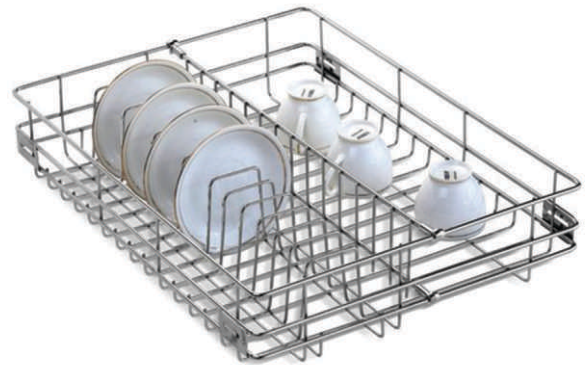

Item Code : DROS - 55 _____

Dish Rack Outside

Item Code : DROS-60 _____

Plain Basket

Item Code : PB 15176", PB 17176"

Cutlery Basket Perforated

Item Code : CBP 17174"

Multi Purpose Basket with Slider

Item Code : MPB -35, MPB 40

Cup & Saucer Basket

Item Code : CSB 15174", CSB 17174"

Dish Rack Wall

Item Code : DRW

Glass Rack

Item Code : GR-4, GR-3, GR-2

Hook Double

Item Code : HD

Pipe Fittings

Item Code : PF

Steel Pipe

Item Code : SP

Hook Single

Item Code : HS

When Cabinet and drawer space is in short supply- but your kitchenware and supplies aren't - wall storage can fill the gap. create your own kitchen wall storage solution with rails, hooks, containers and shelves that make everything easier to grab and also make style statement.