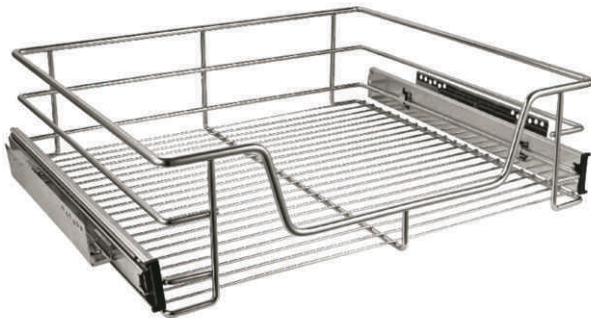

Item Code : DROS - 55 _____

Dish Rack Outside

Item Code : DROS-60 _____

Plain Basket

Item Code : PB 15176", PB 17176"

Cutlery Basket Perforated

Item Code : CBP 17174"

Multi Purpose Basket with Slider

Item Code : MPB -35, MPB 40

Cup & Saucer Basket

Item Code : CSB 15174", CSB 17174"

Dish Rack Wall

Item Code : DRW

Glass Rack

Item Code : GR-4, GR-3, GR-2

Hook Double